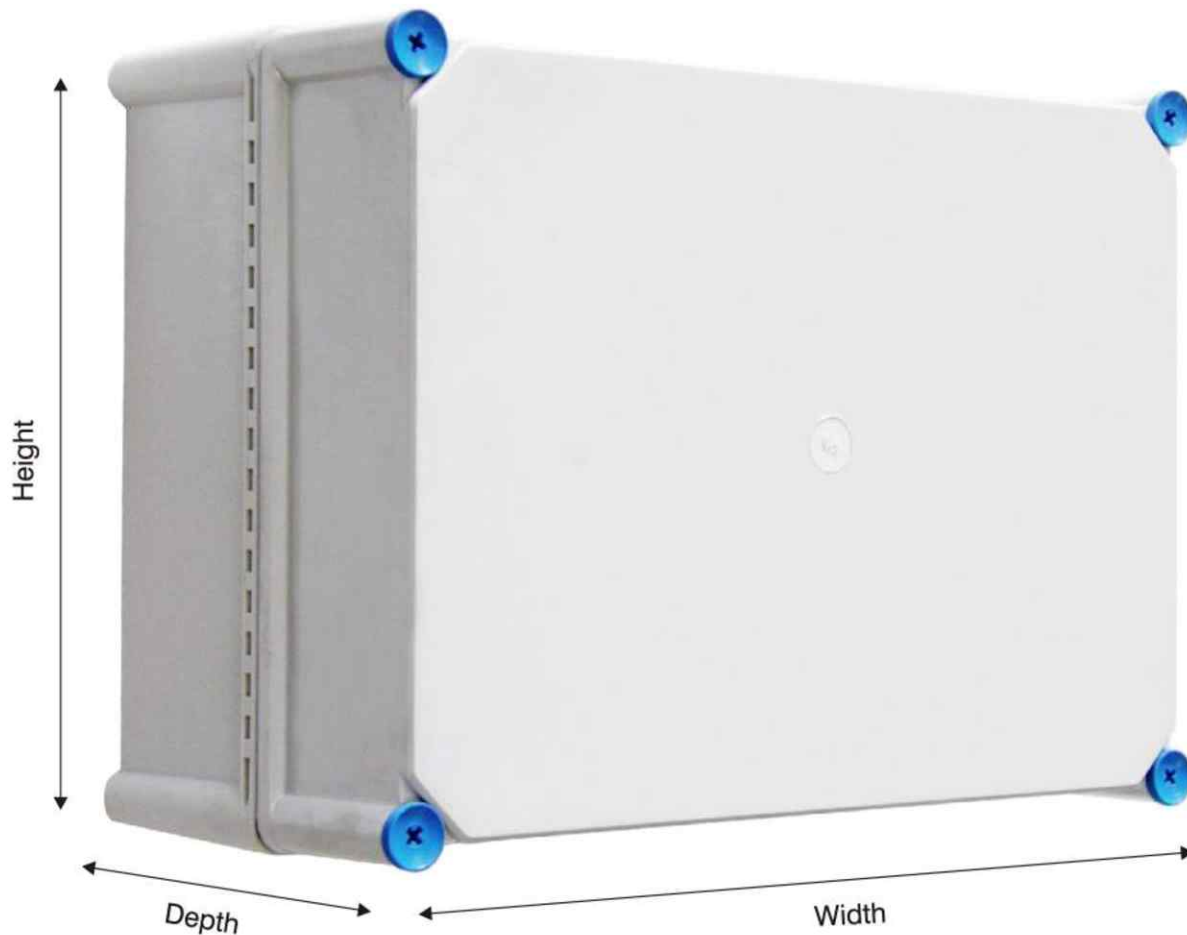

Enclosure Program

Thermoplastic Enclosures

TRIBOX™

CE **RoHS** ✓

“Simply Solutions”

Thermoplastic Enclosures

TRIBOX™

Our Basic and Heavy Series caters to a market which requires compact and robust enclosures. We use a high quality ABS and Polycarbonate material and provide Ingress Protection IP 66/67 along with protection against mechanical impacts IK 07 for ABS and IK 08 for Polycarbonate. A High quality gasket, well engineered screws and tested box design make our Basic & Heavy series a good solution for all the demand placed on compact enclosures.